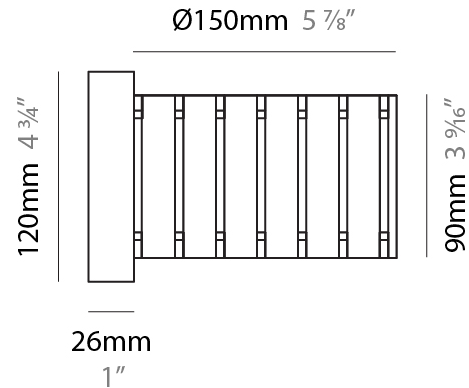

PROJECT	_____
TYPE	_____
SPECIFIER	_____
QUANTITY	_____
DATE	_____

LUZ OCULTA WOOD SURFACE

D53031- _____ - _____
base number   Finish   Finish
                         Options   Options

1. To build a product code in our configurator select the specify button on the base model # product page
2. To build a manual product code on this datasheet choose from the options listed below in blue font and add the suffix to the base model #

GENERAL

Series: Luz Oculta
Subseries: Luz Oculta Wood
Partner: Fambuena
Division: Design
Installation: Surface
Product Type: Wall Surface
Mounting Location: Wall
Light Distribution: Wall Effect

PHYSICAL

Shape: Cylinder
Diameter (mm): 150
Diameter (in): 5 7/8
Height (mm): 90
Height (in): 3 9/16
Fixture Finish: [DOW / NAT](#)
Holder Finish: BRA / BRZ
Fixture Material: Metal / Wood
Primary Material: Wood

ELECTRICAL

Number of Lamps: 1
Lamp Type: LED Retrofit
Lamp Shape: T4
Bulb Included: Bulb Not Included
Max. Wattage Per Lamp (W): 3
Lamp Base: G9
Input Voltage (V): 120

LED

OPTICAL

RATINGS AND CERTIFICATIONS

Certified By: Certified for North American Standards
IP rating: IP20