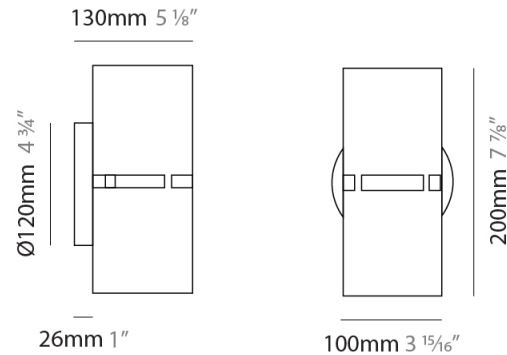

PROJECT
TYPE
SPECIFIER
QUANTITY
DATE

LUZ OCULTA METAL SURFACE

D53028-

base number   Finish
Options

1. To build a product code in our configurator select the specify button on the base model # product page
2. To build a manual product code on this datasheet choose from the options listed below in blue font and add the suffix to the base model #

GENERAL

Series: Luz Oculta
Subseries: Luz Oculta Metal
Partner: Fambuena
Division: Design
Installation: Surface
Product Type: Wall Surface
Mounting Location: Wall
Light Distribution: Wall Effect

PHYSICAL

Shape: Cylinder
Diameter (mm): 100
Diameter (in): 3 ¹⁵/₁₆
Height (mm): 200
Height (in): 7 ⁷/₈
Extension (mm): 120
Extension (in): 4 ³/₄
[Fixture Finish: BRA / BRZ / ABR](#)
Fixture Material: Metal

ELECTRICAL

Number of Lamps: 1
Lamp Type: LED Retrofit
Lamp Shape: T4
Bulb Included: Bulb Not Included
Max. Wattage Per Lamp (W): 5
Lamp Base: G9
Input Voltage (V): 120

LED

OPTICAL

RATINGS AND CERTIFICATIONS

Certified By: Certified for North American Standards
IP rating: IP20